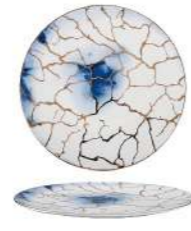

Plate
T3614244 21.8*21.8*1.9
T3614245 28.3*28.3*2
T3614246 31*31*2.2