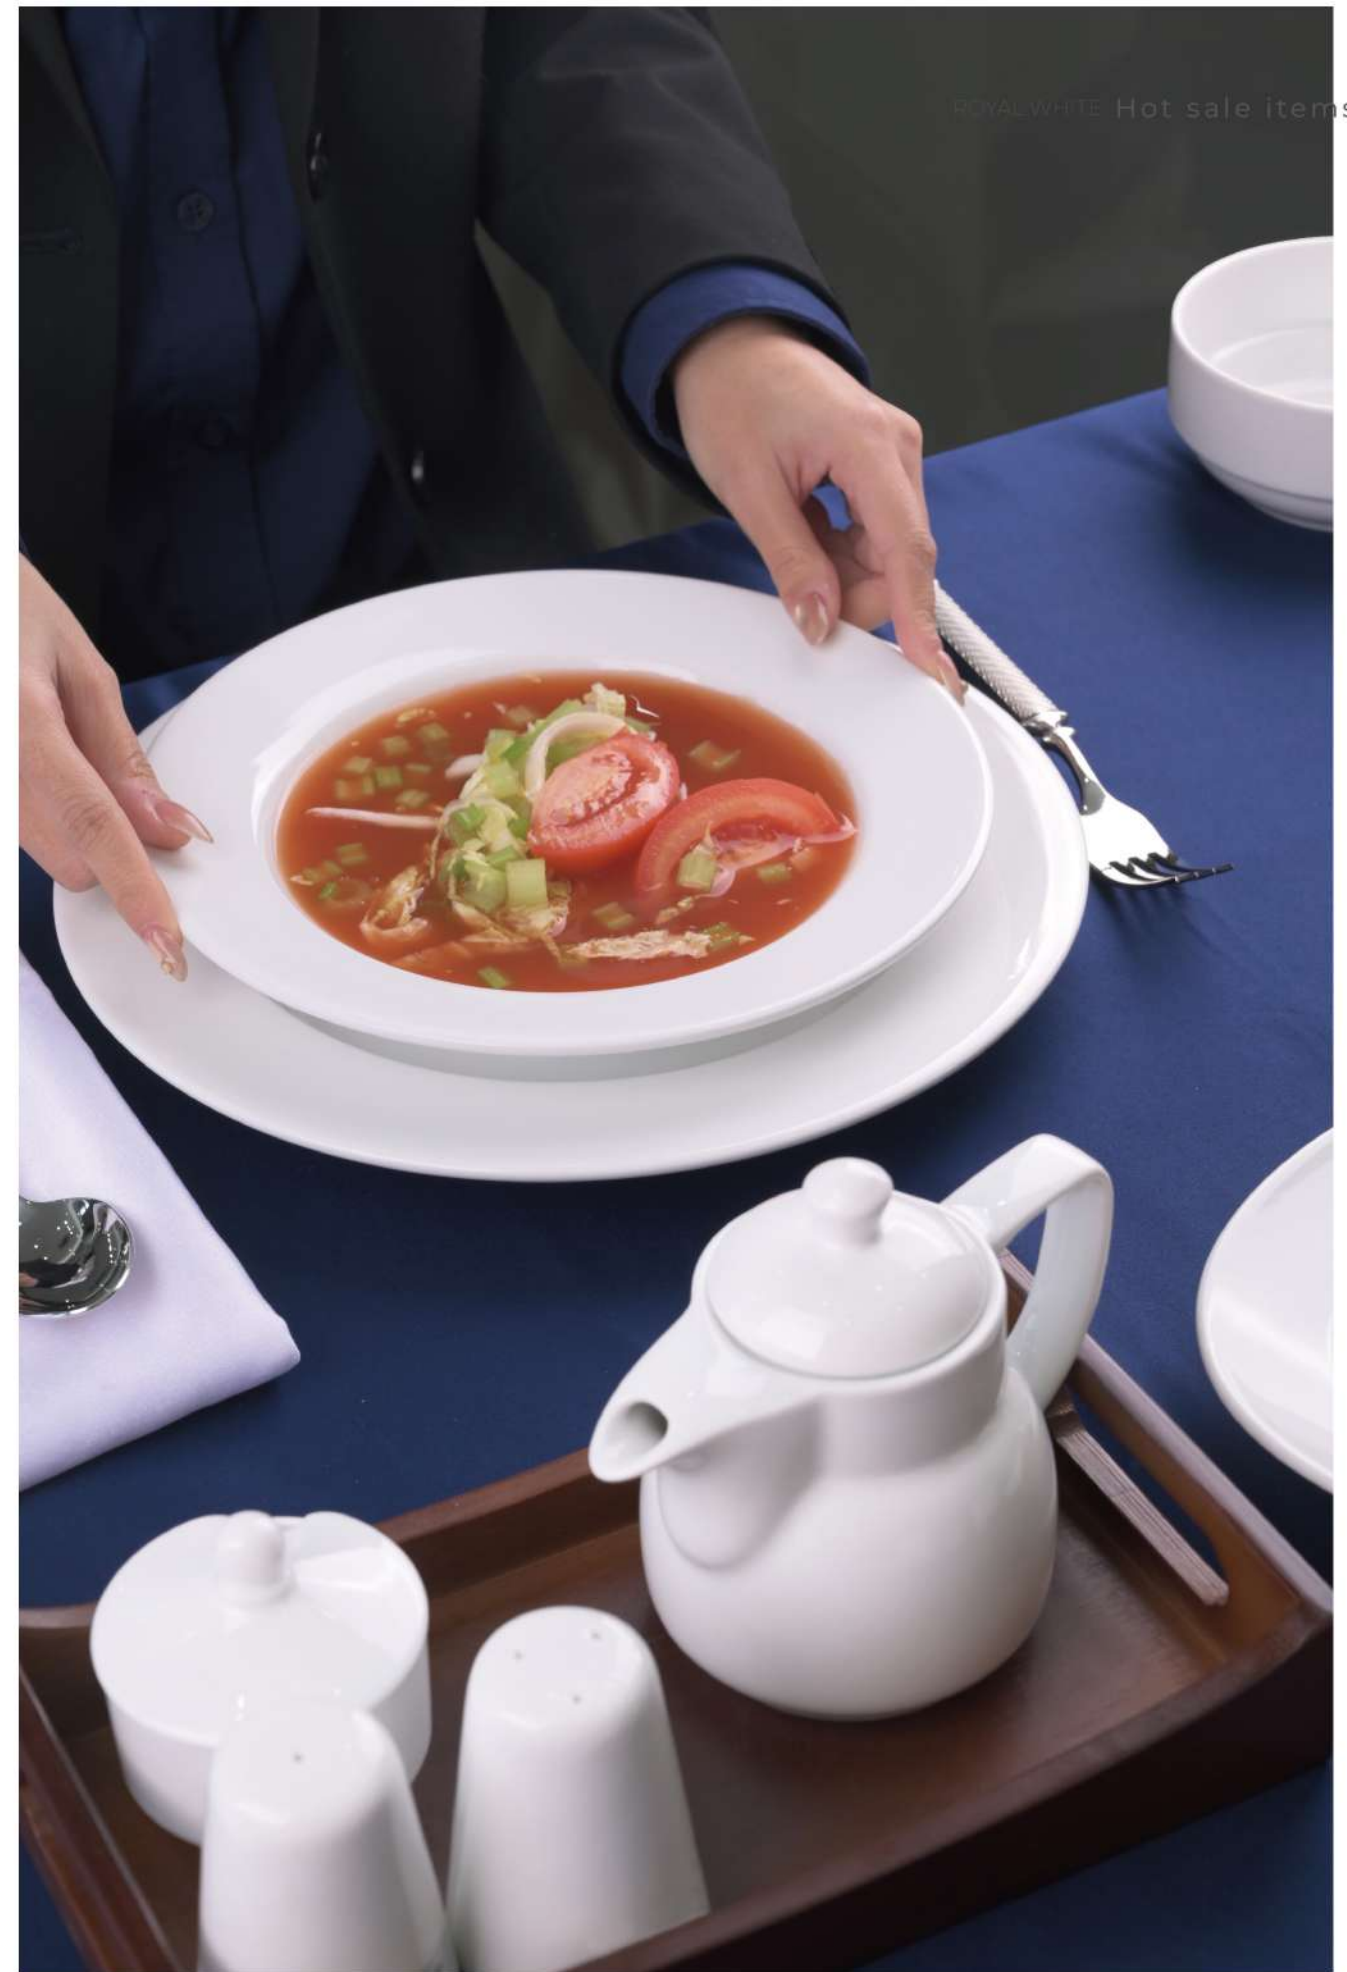

Featuring a minimalist and versatile design, crafted from high-quality ceramic materials, these pieces are durable and long-lasting with a smooth, pure white finish. Ideal for everyday use and professional settings such as hotels and restaurants.