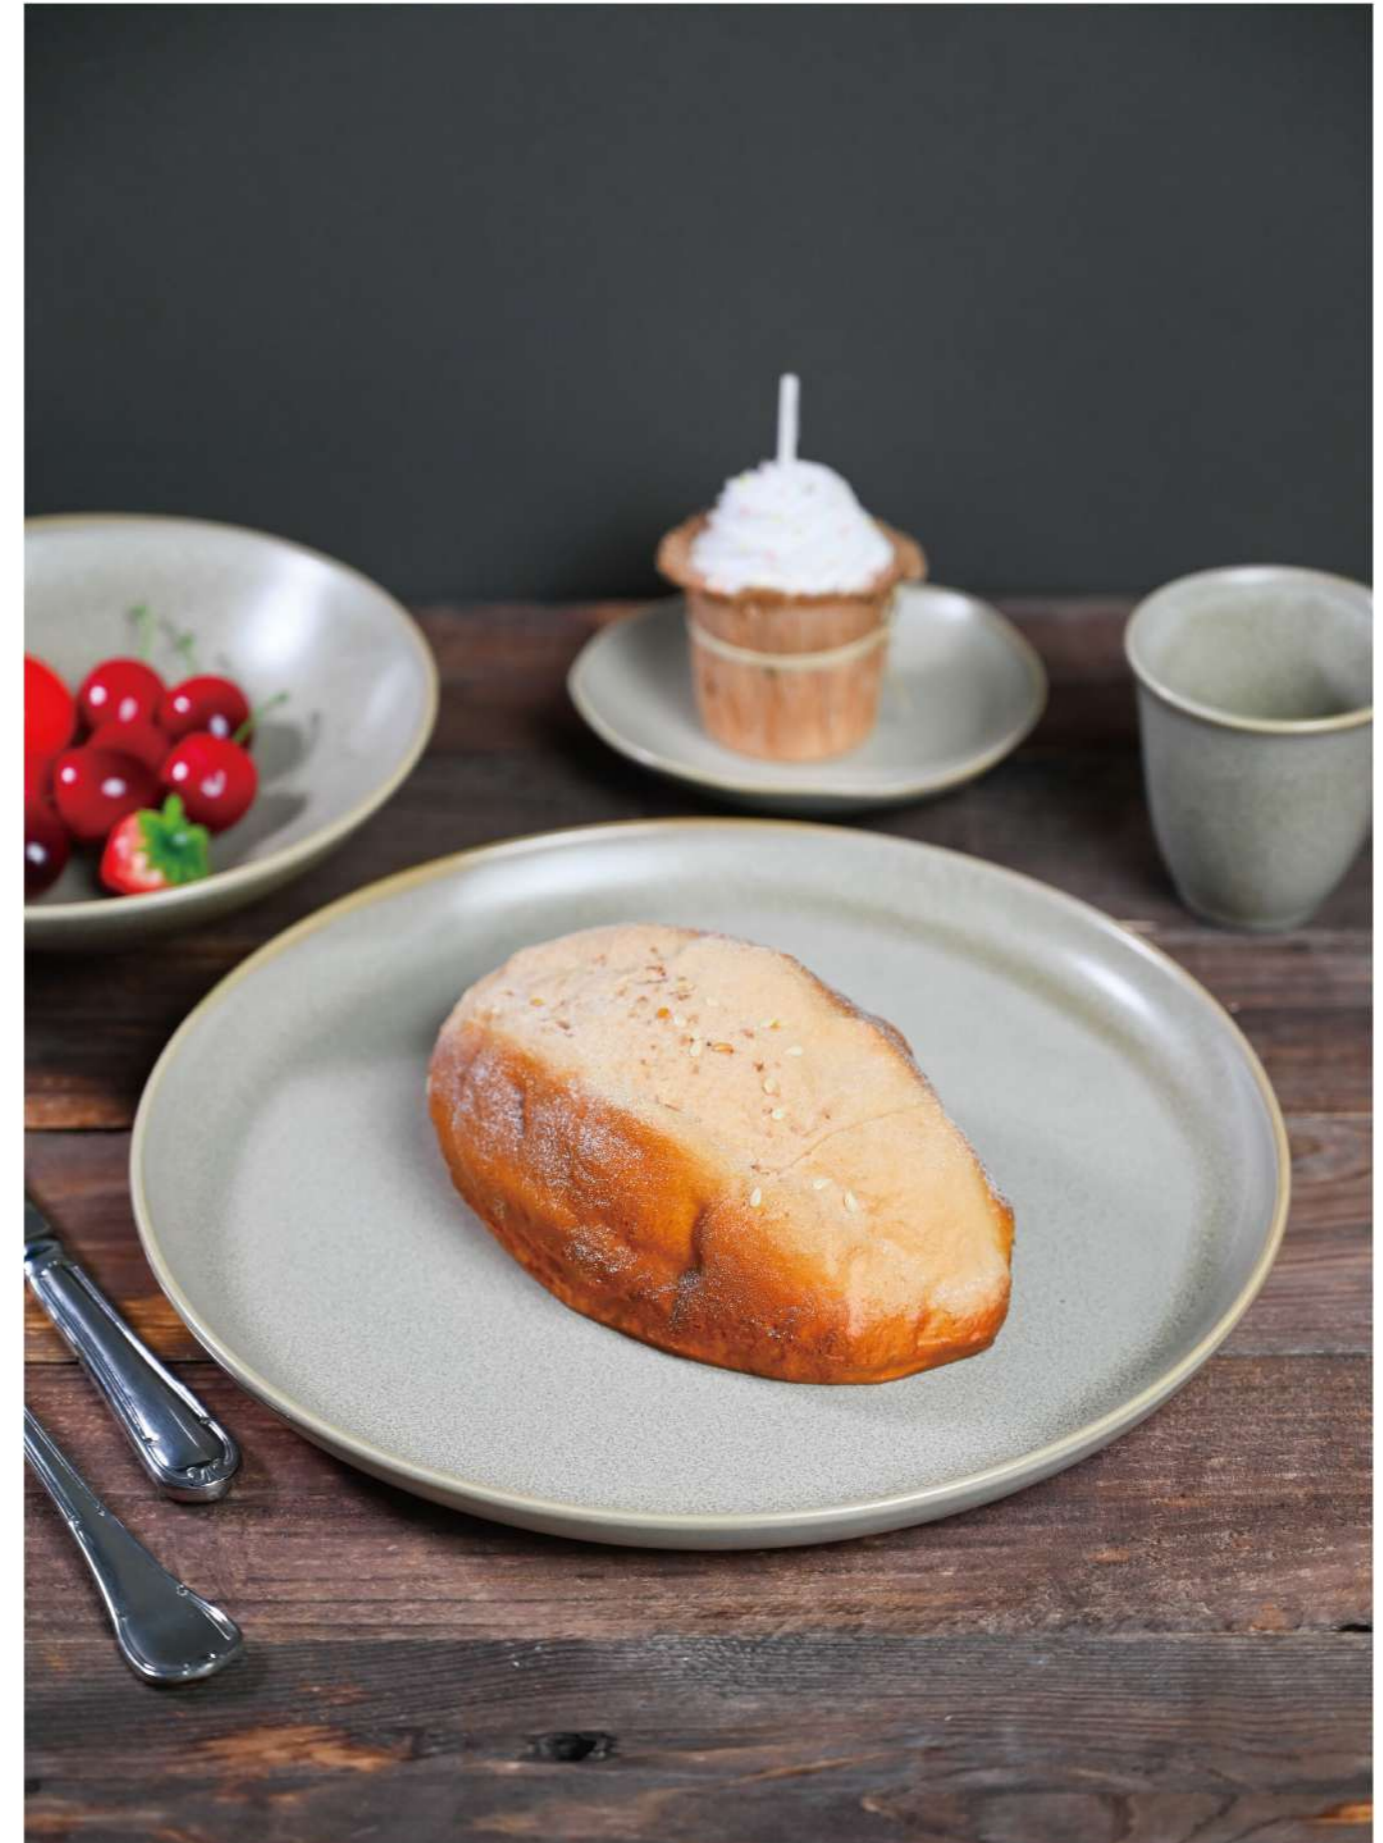

Matte Magic

Reactive Glaze

Matte Magic, with Gray-Green Matte color glazed design, sintering in high temperature fire kiln, showcases a muted gray-green hue with a matte finish, imparting a distinctive texture. The unique kiln-changing technology enhances durability, making it a practical, also aesthetically pleasing at different dining tables.

COLOR GLAZED

COLOR GLAZED