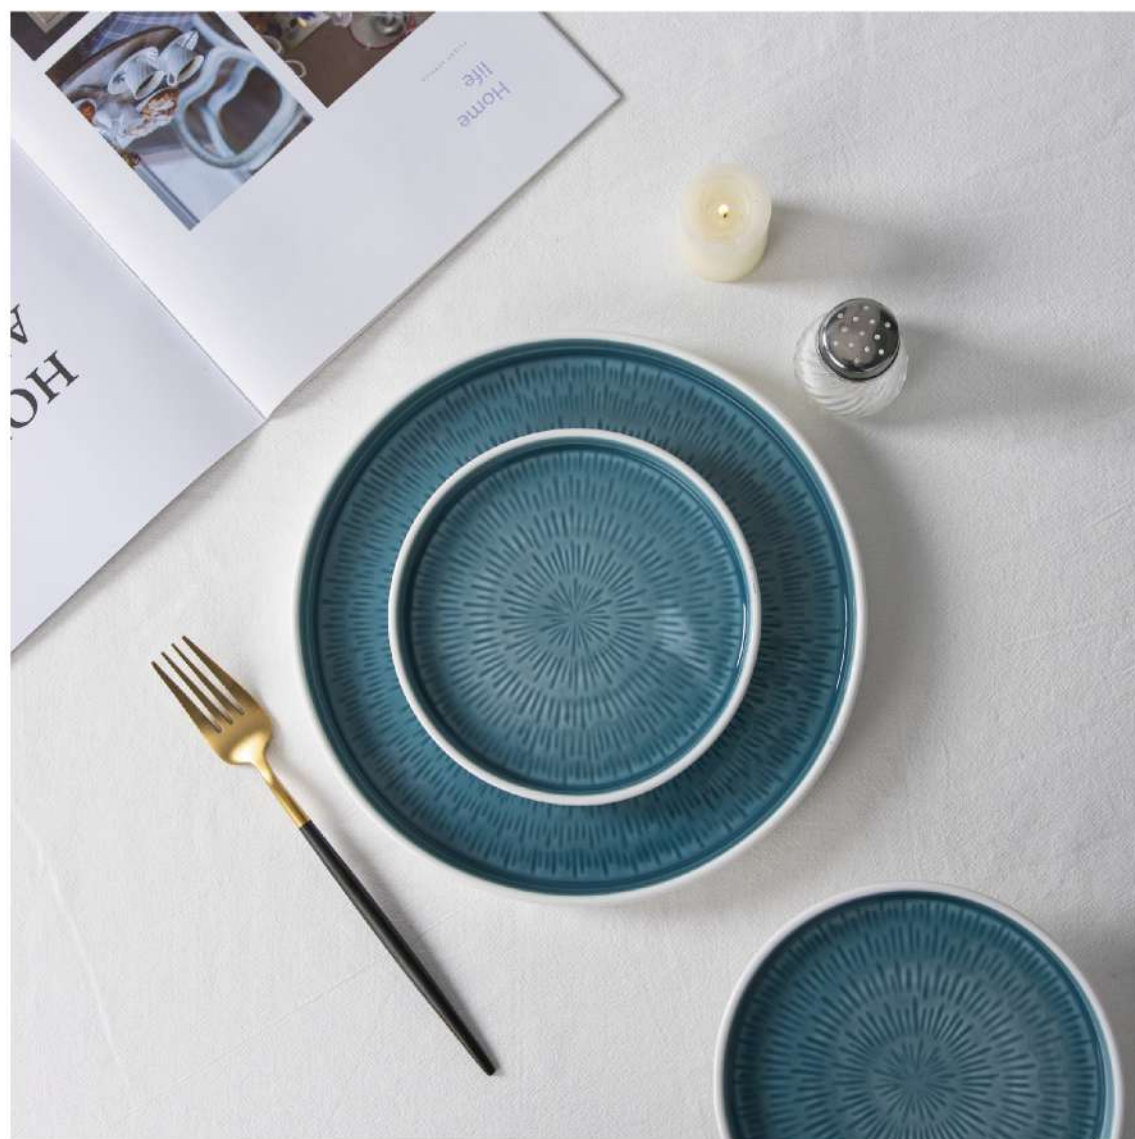

PRE-SALE

Ocean Blue (Light/Dark) Reactive Glaze