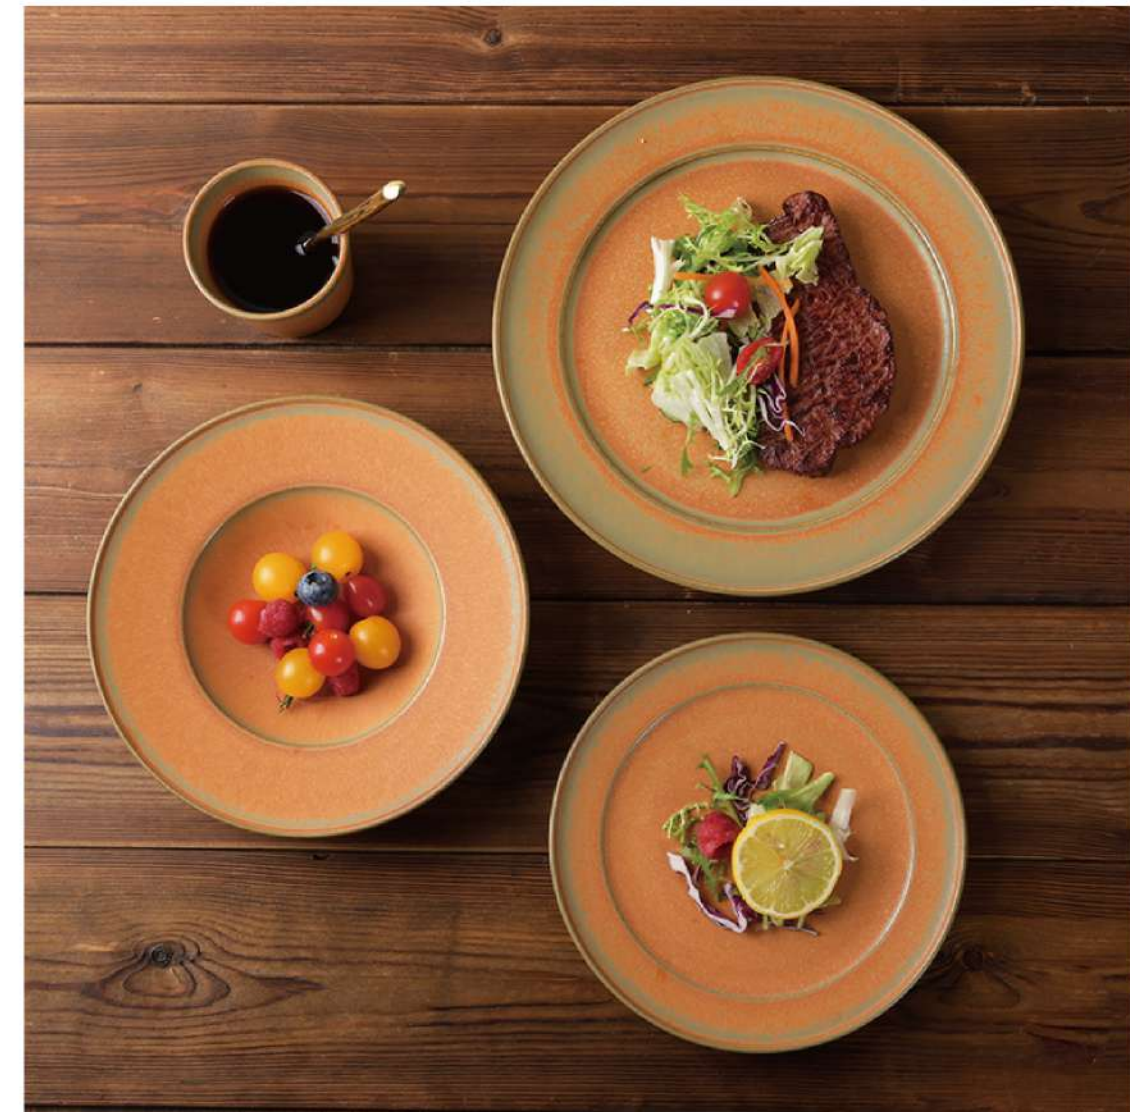

Yellow sand

The Yellow Sand tableware collection is characterized by its warm, golden sand-inspired glaze, evoking a sense of natural simplicity and rustic charm.