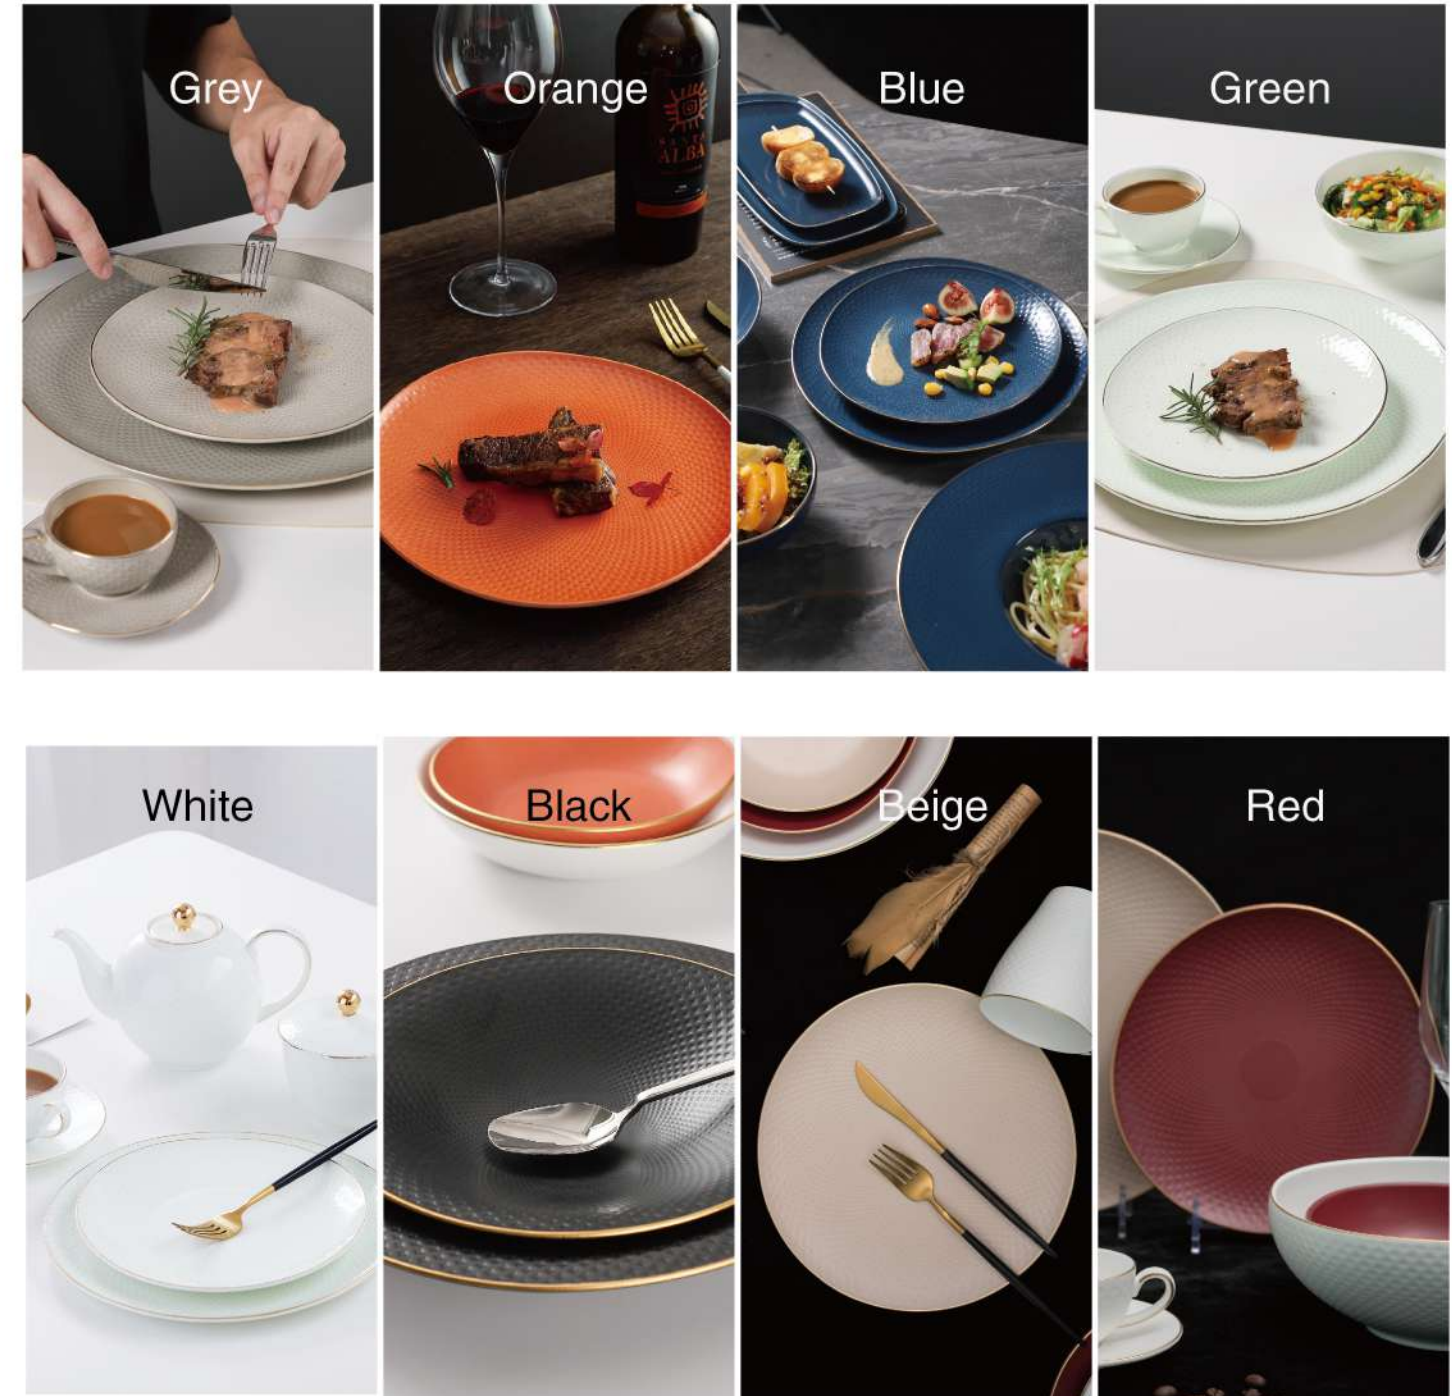

Bowl

T3608862	10*10*5.2	4"
T3610395	11.5*11.5*5.5	4.5"

Deep bowl

T3605275	14.9*14.9*6	6"
T3605276	20.1*20.1*7.8	8"
T3605277	25.2*24*9.8	10"
T3612394	33*33*10.1	13"

Kaleidoscope .

Bold lavish color , lively depth of color and bone china finesse,
Through its designs, p&t royal ware tells stories to be enjoyed