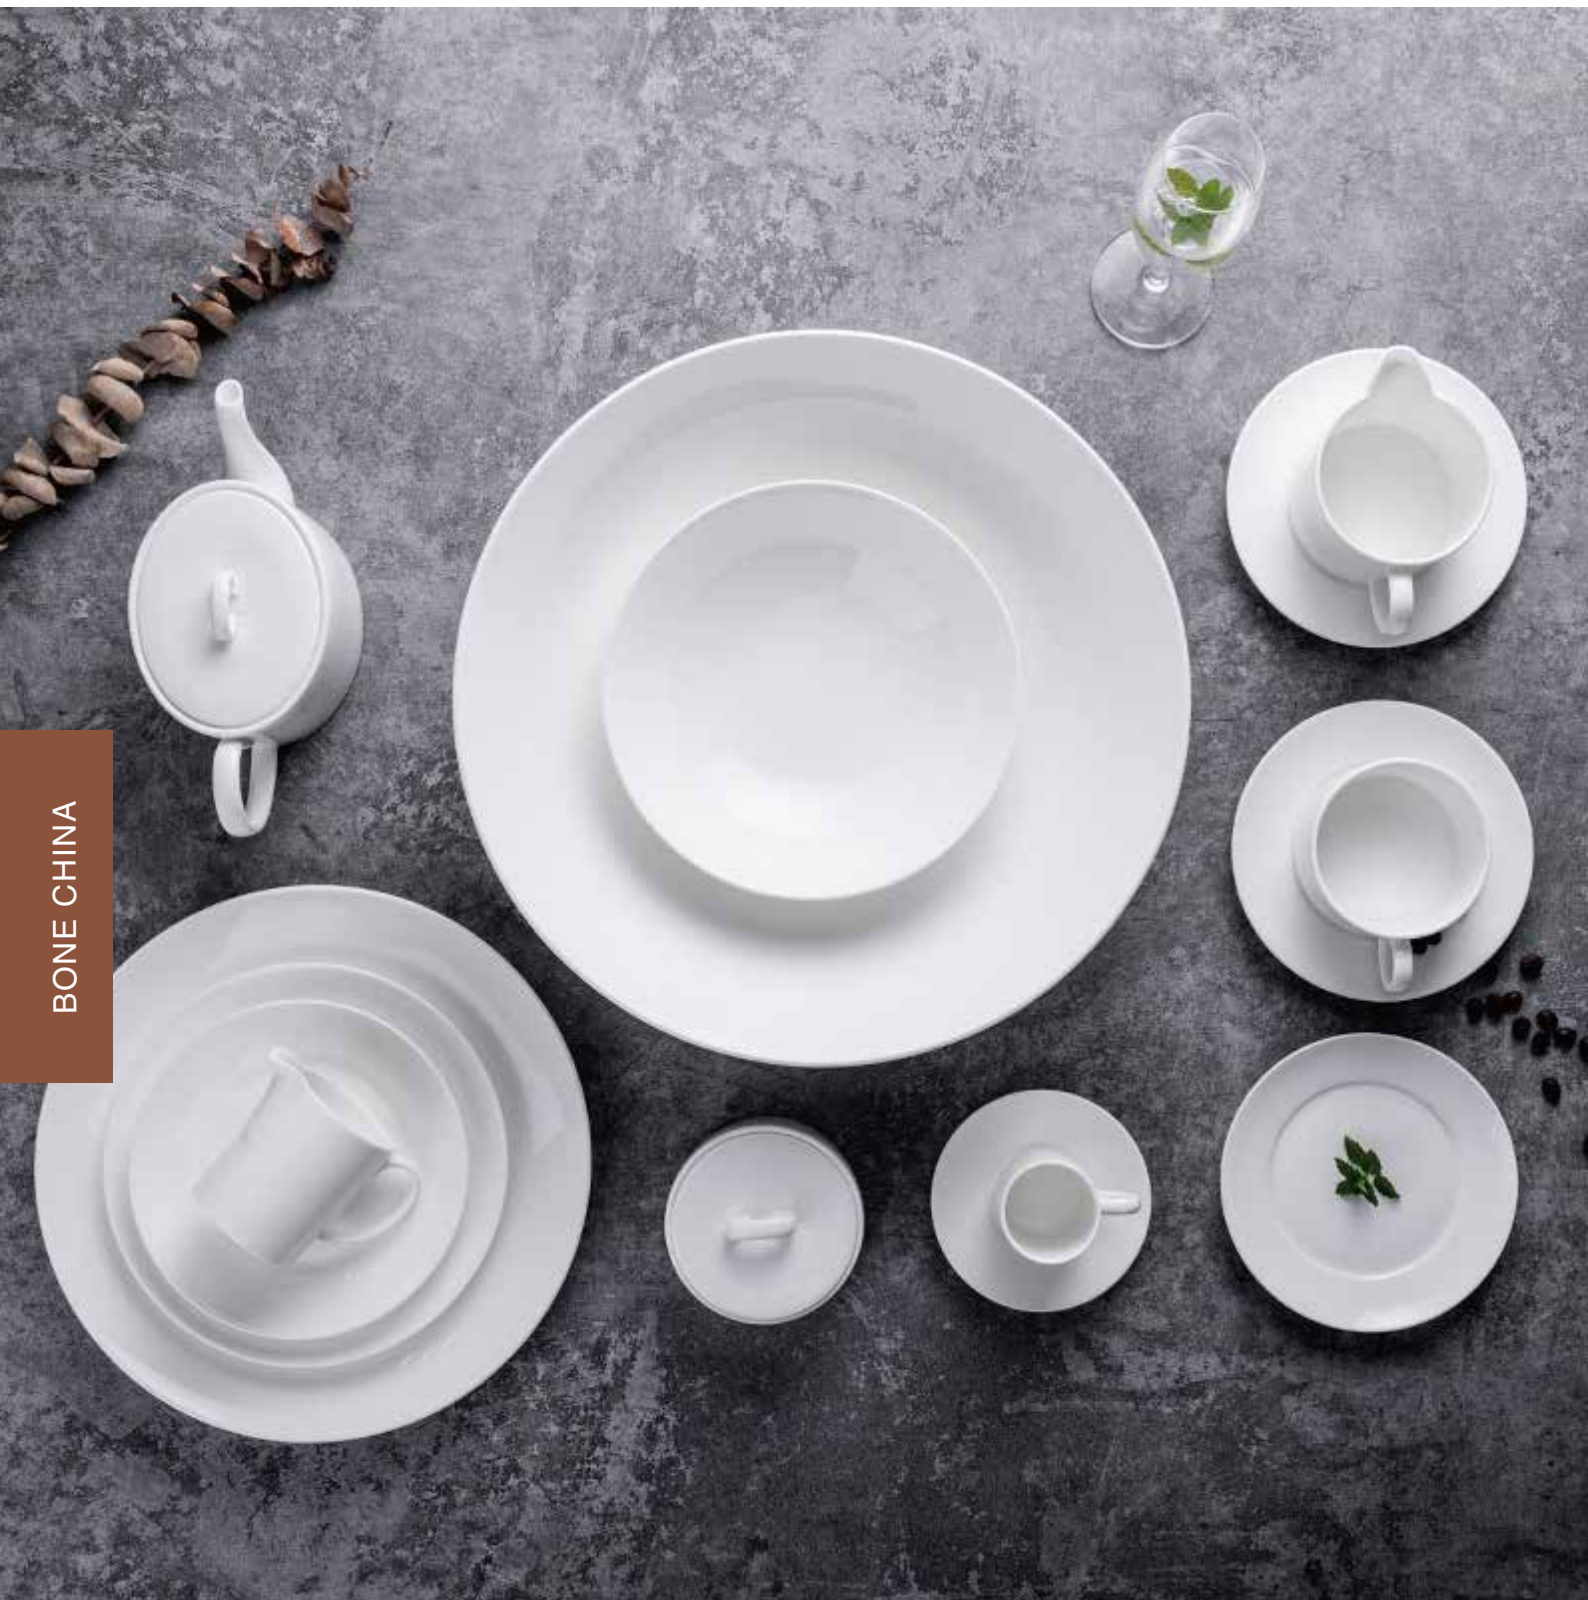

BONE CHINA

BONE CHINA

T3604358 24.3*24.3*3.9

T3604374 15*15*1.6 6"
T3604367 16.9*16.9*1.9 7"
T3604366 20.3*20.3*1.8 8"
T3610772 24*24*2.5 9.5"
T3604365 27.8*27.8*2.6 10.5"

T3604357 20.5*20.5*5.4 8"

T3613290 8.5*6.2*5.5 90ml
T3613291 13.5*13.5*2 saucer
T3613292 11*8.2*7.8 300ml
T3613293 15*15*2 saucer

T3604361 7.2*5.1*6 100ml
T3604362 11.3*11.3*1.4 saucer

T3613288 21*10*9 500ml
T3613289 9*9*3 lid

T3604359 22.4*9.9*8.5 600ml
T3604360 11.5*8.8*2.8 lid
T3602099 25.5*11.4*9.7 880ml
T3602100 13.5*10.4*3.3 lid

T3612743 230ml
T3612744 saucer

T3604363 11.8*9.1*5.6 240ml
T3604364 15.5*15.5*1.5 saucer

T3604371 10.9*6.2*8.1 180ml

T3604372 14.4*8.8*8.0 400ml
T3604373 15.5*15.5*1.6 saucer

T3604369 10*10*6.3 220ml
T3604370 9.2*9.2*2.5 lid