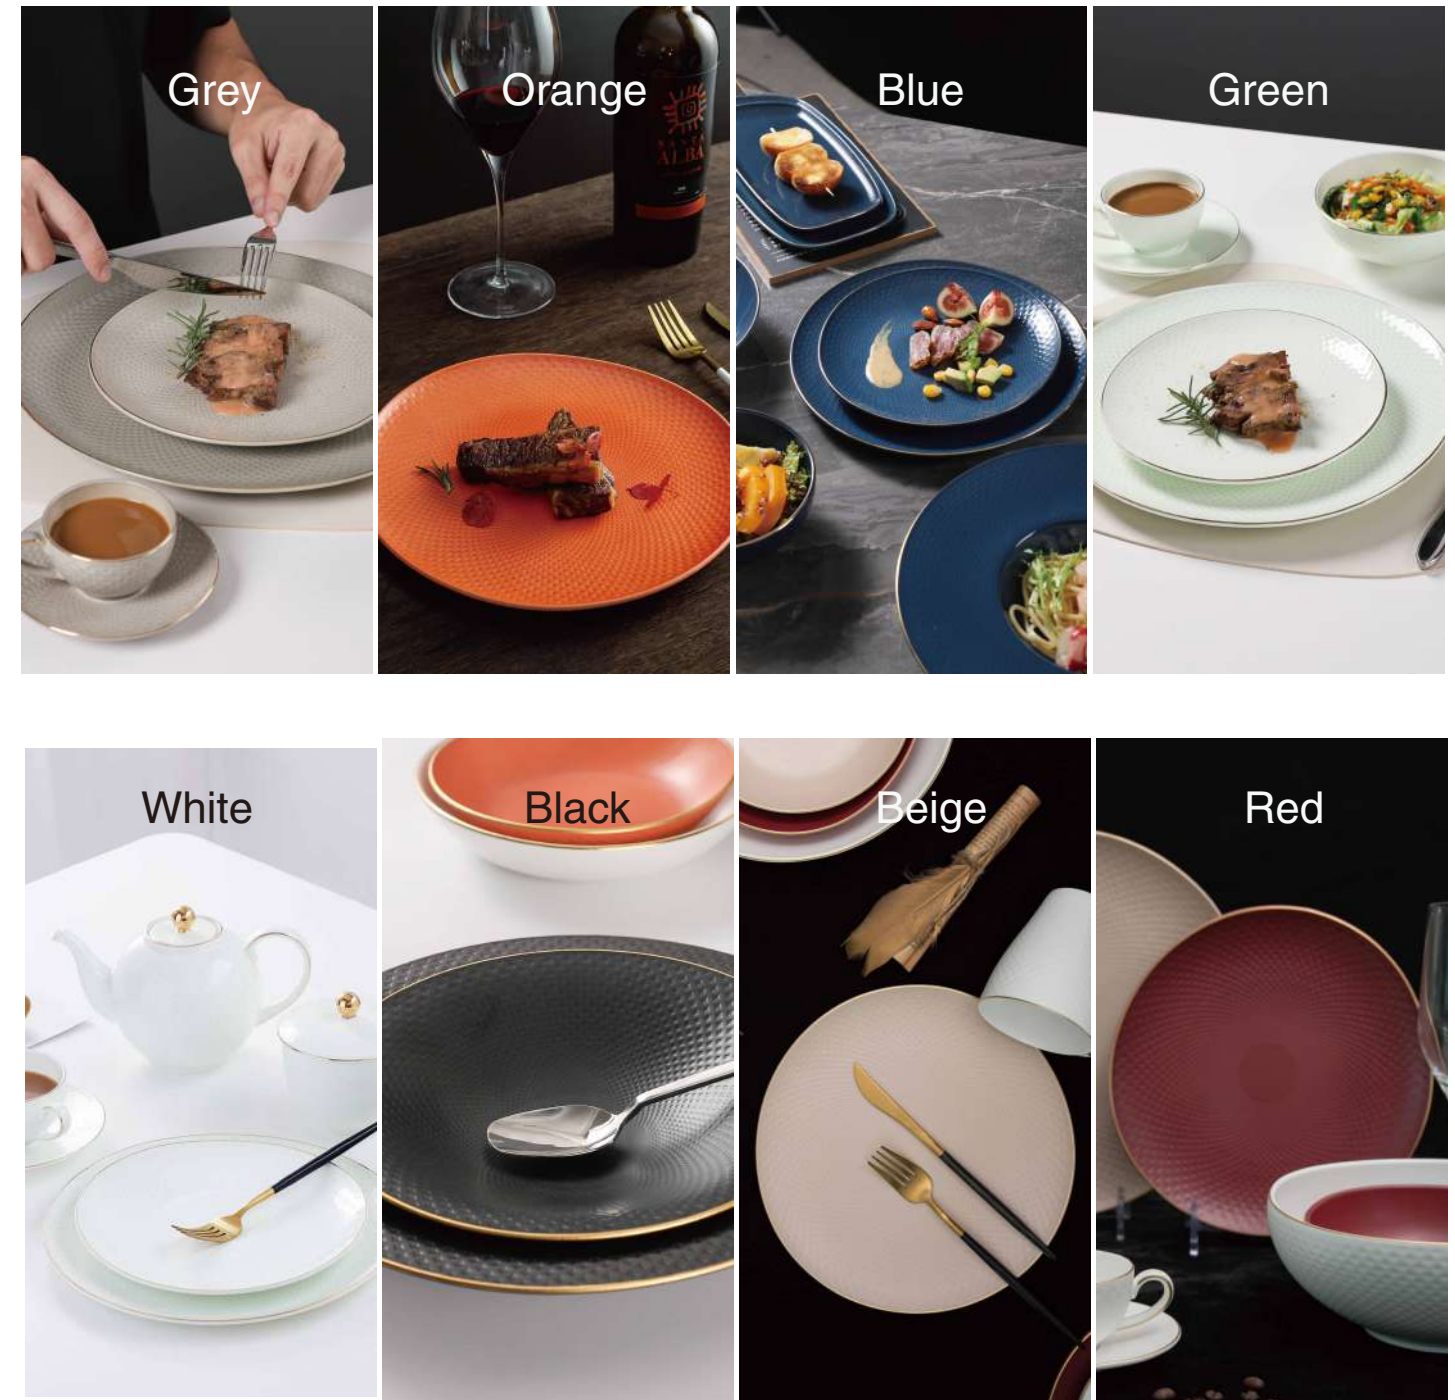

Bowl

T3608862	10*10*5.2	4"
T3610395	11.5*11.5*5.5	4.5"

Deep bowl

T3605275	14.9*14.9*6	6"
T3605276	20.1*20.1*7.8	8"
T3605277	25.2*24*9.8	10"
T3612394	33*33*10.1	13"

Kaleidoscope .

Bold lavish color , lively depth of color and bone china finesse,
Through its designs, p&t royal ware tells stories to be enjoyed