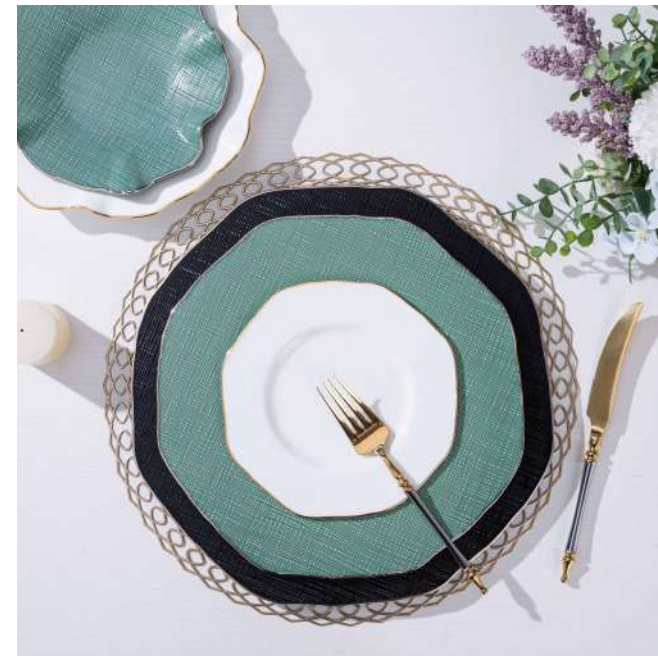

Star Wish

Star Wish, looks like different charming starry sky scenery. Colorful embossed bone china tableware design, features a refreshing palette of green, tranquil blue, and pure white, elegantly complemented by a unique fabric-inspired pattern. The exquisite craftsmanship and high-quality materials not only enhance aesthetic appeal but also ensure durability.

- Glossy Green
- Glossy Blue
- Matte Black
- Glossy White
- Matte White
- Wine Red

BONE CHINA

BONE CHINA