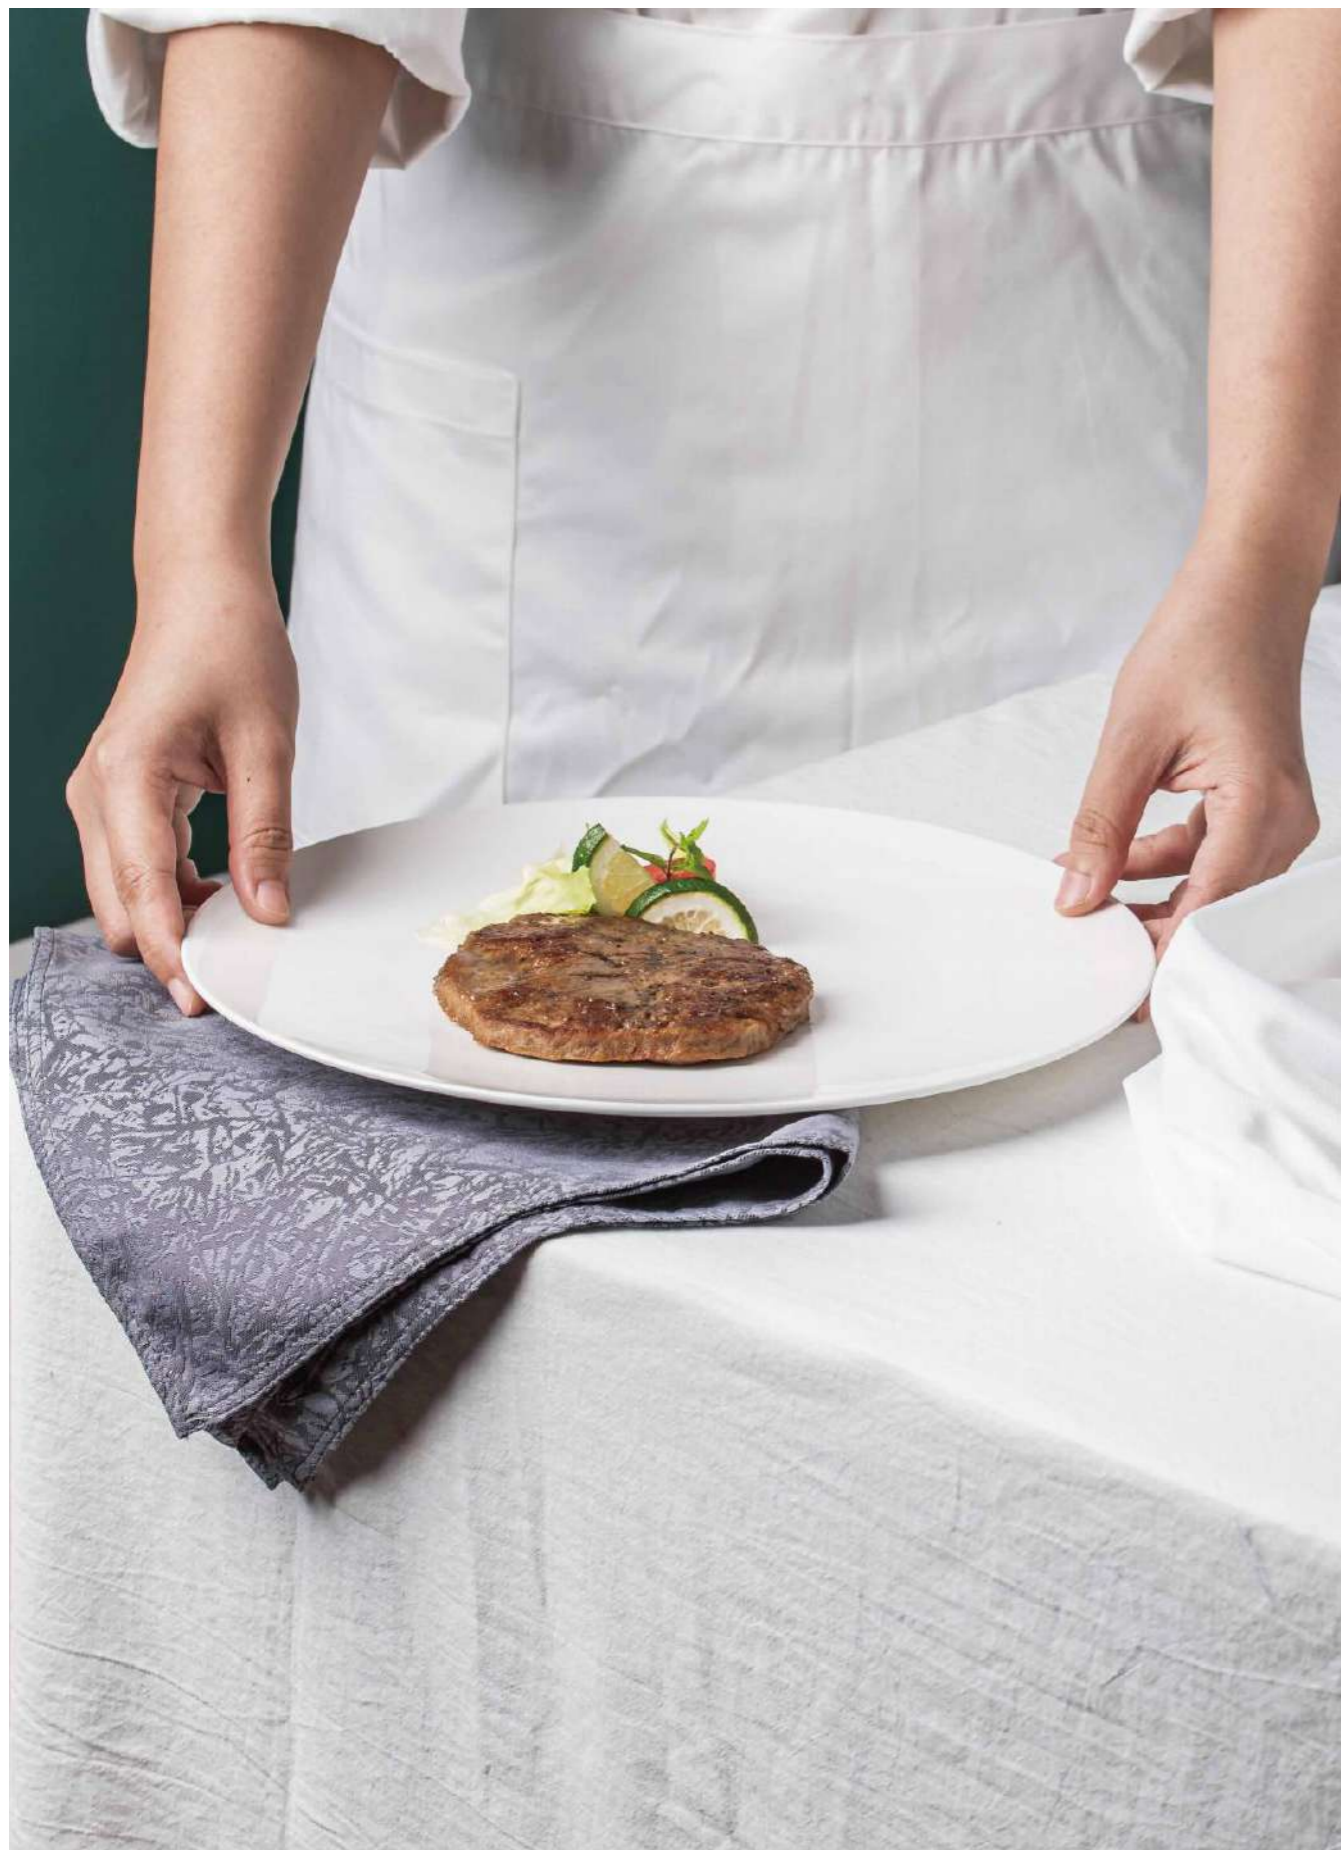

GM Series

- T3604351 14.9*14.9*1.5 6"
- T3604346 21.8*21.8*1.9 8.5"
- T3604345 28.3*28.3*2 11"

- T3604350 24.6*16.8*2 9.5"

- T3604347 24*24*5 9.5"

- T3604348 35.8*35.8*9.2 14"

- T3604349 14.4*14.4*7.1 5.5"

- T3604356 9.1*9.1*3.8 3.5"

- T3604352 12*9.9*6 300ml
- T3604353 15.8*15.8*1.8 Saucer
- T3604354 8.6*6.8*4.6 100ml
- T3604355 10.9*10.9*1.4 Saucer